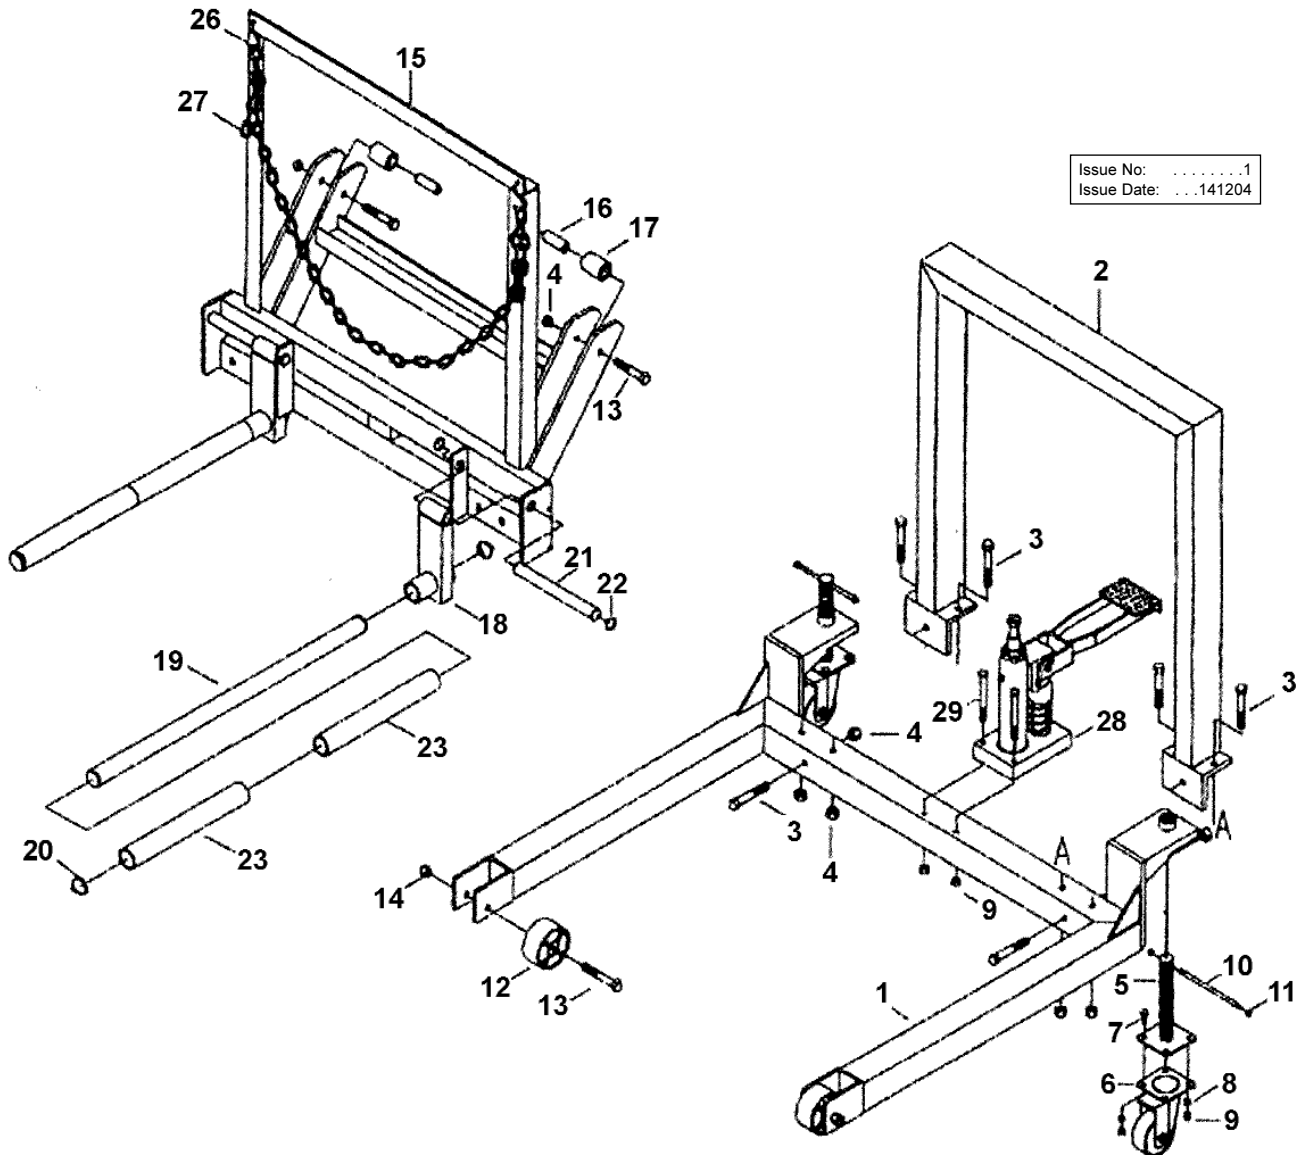

PARTS LIST FOR:
WHEEL REMOVAL TROLLEY

Model: **W60T**

Issue No:1
Issue Date: ...141204

ITEM	PART NO.	DESCRIPTION	ITEM	PART NO.	DESCRIPTION
1	W60T.01	BASE	15	W60T.15	MOVABLE SUPPORT
2	W60T.02	FRAME ASSEMBLY	16	W60T.16	ROLLER TUBE
3	W60T.03	SCREW	17	W60T.17	LIMITING ROLLER
4	W60T.04	NUT	18	W60T.18	MOVABLE SET
5	W60T.05	ADJUSTABLE SCREW ASSEMBLY	19	W60T.19	LONG ROLLER TUBE
6	W60T.06	CASTER	20	W60T.20	SNAP RING FOR W60T.23
7	W60T.07	SCREW	21	W60T.21	SHAFT
8	W60T.08	SPRING WASHER	22	W60T.22	SNAP RING FOR SHAFT
9	W60T.09	NUT	23	W60T.23	ROLLER TUBE
10	W60T.10	ADJUSTABLE HANDLE	26	W60T.26	HOOK
11	W60T.11	NUT FOR ADJUSTABLE HANDLE	27	W60T.27	CHAIN
12	W60T.12	CASTER	28	W60T.28	BOTTLE JACK C/W PEDAL FOR W60T
13	W60T.13	SCREW FOR CASTER (W60T.12)	29	W60T.29	FIXING SCREW FOR BOTTLE JACK/B
14	W60T.14	HEX NUT FOR CASTER SCREW			