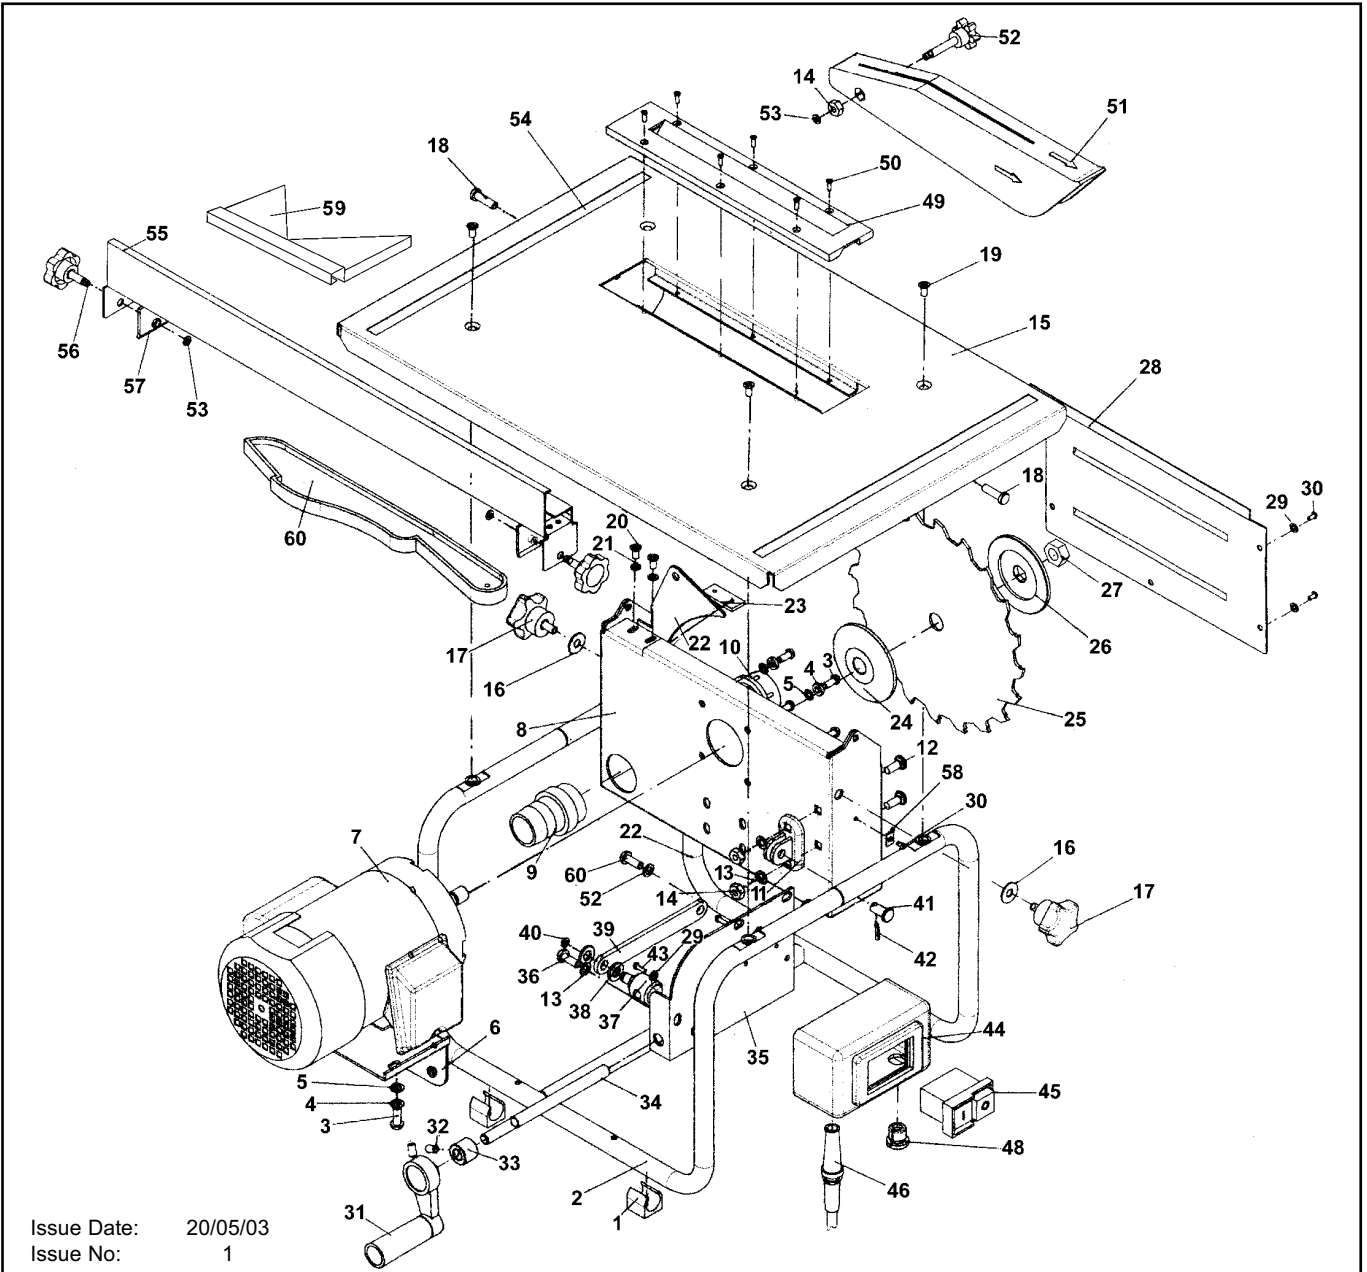

SEALEY

Quality MACHINERY

Sole UK Distributor
Sealey Group,
Bury St. Edmunds,
Suffolk.

PARTS LISTING FOR:
TABLE SAW
MODEL NO: **HTS8**

ITEM	PART NO	DESCRIPTION
01	HTS8.01	PAD
02	HTS8.02	MAIN FRAME
03	HTS8.03	SCREW
04	HTS8.04	SPRING WASHER
05	HTS8.05	WASHER
06	HTS8.06	MOTOR SUPPORT
07	HTS8.07	MOTOR
08	HTS8.08	BLADE HOUSING
09	HTS8.09	DUST EXTRACTOR
10	HTS8.10	EXTRACTION SEAT
11	HTS8.11	CONNECTING SEAT
12	HTS8.12	SQUARE HEAD BOLT
13	HTS8.13	WASHER
14	HTS8.14	NUT
15	HTS8.15	TABLE
16	HTS8.16	WASHER
17	HTS8.17	KNOB
18	HTS8.18	PIN ROD
19	HTS8.19	SCREW
20	HTS8.20	SCREW

ITEM	PART NO	DESCRIPTION
21	HTS8.21	STAR WASHER
22	HTS8.22	SPLITTER
23	HTS8.23	MOUNTING PLATE
24	HTS8.24	INNER FLANGE
25	HTS8.25	BLADE
26	HTS8.26	OUTER FLANGE
27	HTS8.27	TIGHTENING NUT
28	HTS8.28	SAFETY COVER
29	HTS8.29	WASHER
30	HTS8.30	SCREW
31	HTS8.31	HANDLE
32	HTS8.32	SQUARE HEAD BOLT
33	HTS8.33	SLEEVE
34	HTS8.34	LEAD SCREW
35	HTS8.35	SWITCH BASE
36	HTS8.36	SCREW
37	HTS8.37	SCREW NUT
38	HTS8.38	SPACER
39	HTS8.39	CONNECTING ROD
40	HTS8.40	WASHER

ITEM	PART NO	DESCRIPTION
41	HTS8.41	PIN ROD
42	HTS8.42	SPRING PIN
43	HTS8.43	SCREW
44	HTS8.44	SWITCH HOUSING
45	HTS8.45	SWITCH
46	HTS8.46	CABLE SLEEVE
48	HTS8.48	CABLE CLAMP
49	HTS8.49	TABLE INSERT
50	HTS8.50	SCREW
51	HTS8.51	BLADE GUARD
52	HTS8.52	KNOB SCREW
53	HTS8.53	SPRING WASHER
54	HTS8.54	SCALE
55	HTS8.55	PARALLEL GUIDE
56	HTS8.56	TIGHTENING KNOB
57	HTS8.57	TIGHTENING PLATE
58	HTS8.58	POINTER
59	HTS8.59	SLIDING GUIDE
60	HTS8.60	PUSH-STICK